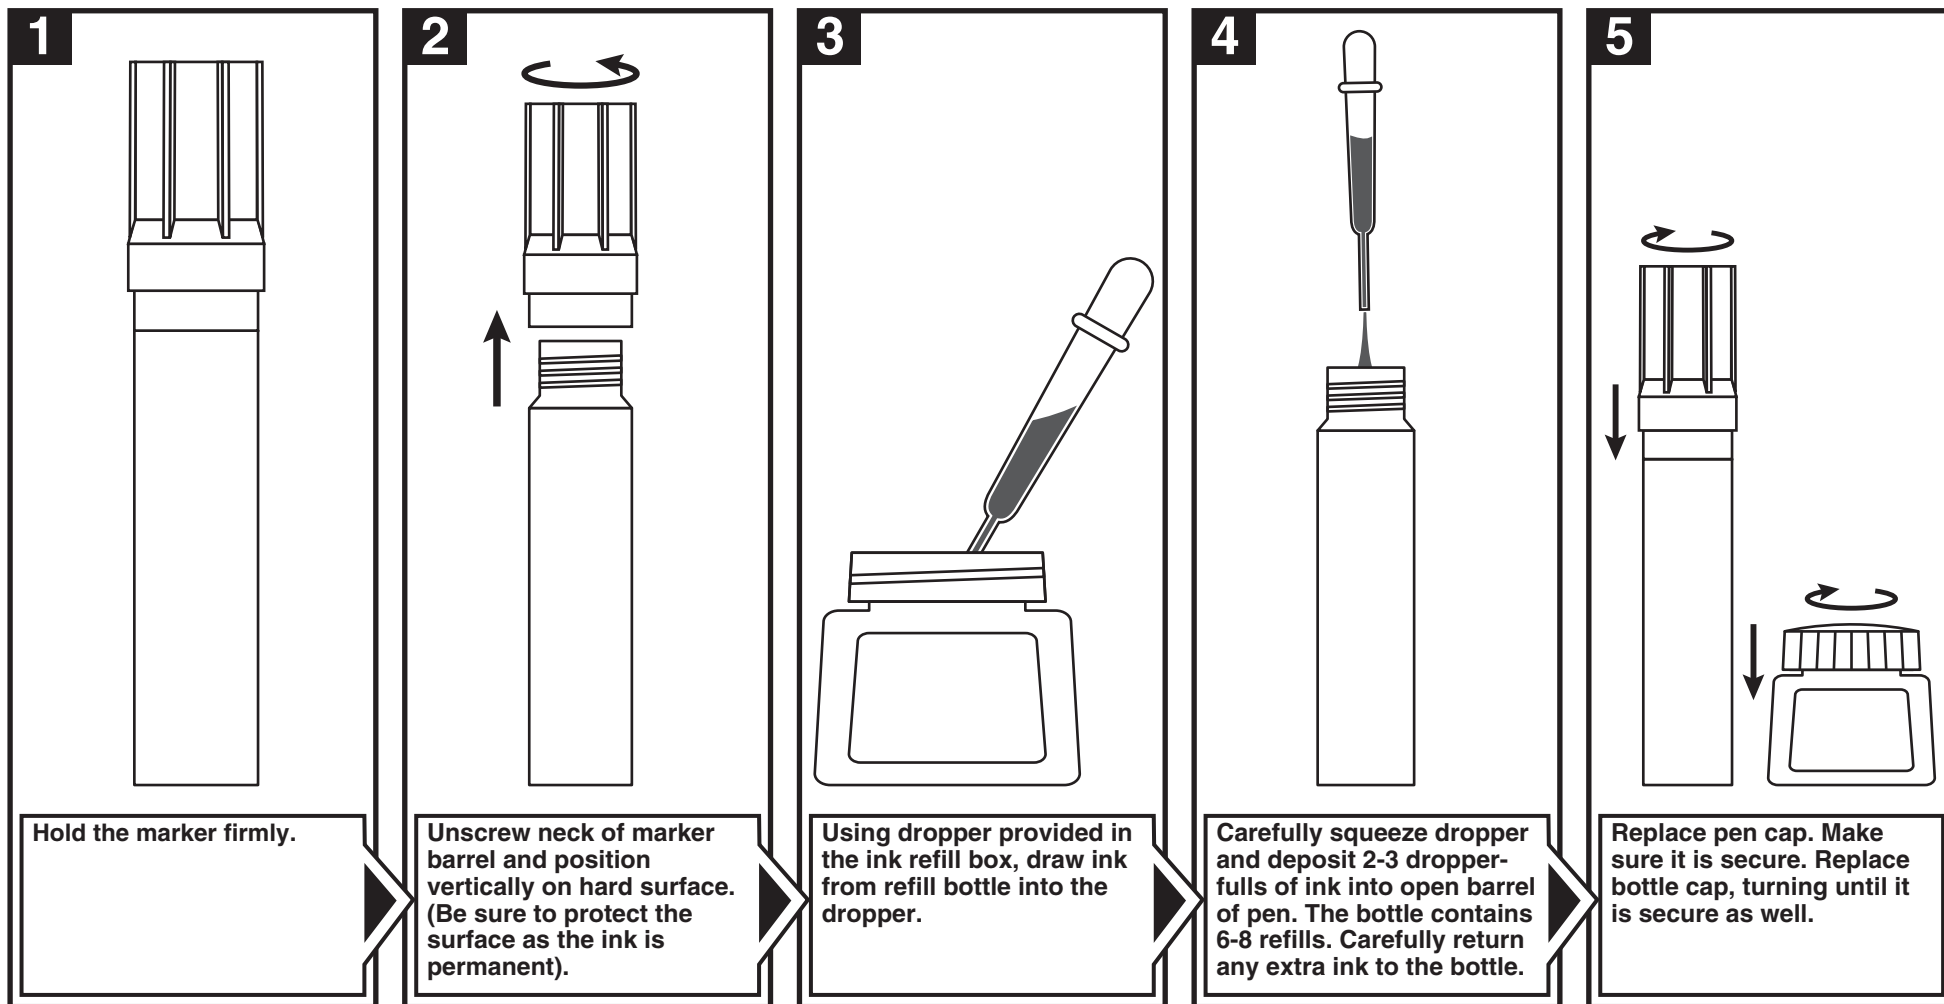

# SUPER COLOR MARKER REFILL INSTRUCTIONS

**NOTE:** The wool pen tip is designed to last. However, we recommend no more than 6 refills for optimal performance.